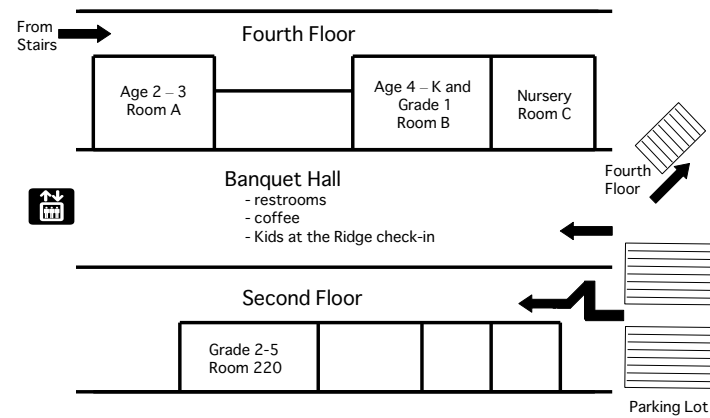

Staff Contact Information: #604.629.7804

Brad Sumner, lead pastor, brads@jerichoridge.com

Keith Reed, associate pastor, keithr@jerichoridge.com

Tammy Smethurst, administrative coordinator, office@jerichoridge.com

Ruth Ellen Crossley, children's director, children@jerichoridge.com

Mike Olynyk, youth director, mikeo@jerichoridge.com