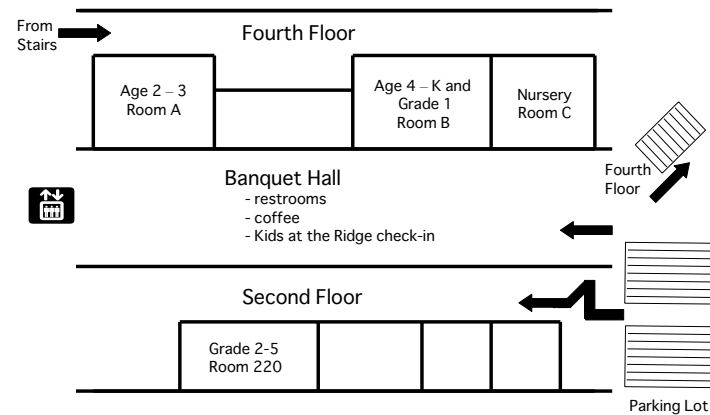

Staff Contact Information: #604.629.7804

Brad Sumner, lead pastor, brads@jerichoridge.com

Keith Reed, associate pastor, keithr@jerichoridge.com

Tammy Smethurst, administrative coordinator, office@jerichoridge.com

Ruth Ellen Crossley, children's director, children@jerichoridge.com

Mike Olynyk, youth director, mikeo@jerichoridge.com

Staff Contact Information: #604.629.7804

Brad Sumner, lead pastor, brads@jerichoridge.com

Keith Reed, associate pastor, keithr@jerichoridge.com

Tammy Smethurst, administrative coordinator, office@jerichoridge.com

Ruth Ellen Crossley, children's director, children@jerichoridge.com

Mike Olynyk, youth director, mikeo@jerichoridge.com

Women's Journaling Group

Our Bible reading and journaling group for ladies is taking another week off from meeting together due to spring break. They will meet next on Wednesday, April 3 at 6:00 a.m. at the Jericho corner Starbucks (200th St & 72nd Ave) and continue to meet weekly after that. All ladies are invited to participate.

A Man's Breakfast

Our next men's breakfast event is scheduled for Saturday, April 13 from 8-9:30 a.m. at the ABC Restaurant in Cloverdale. Men, save this morning on your calendar and invite a friend to join you.

Kids and Teens

All Canadian Youth Skating and More Night

We'll be at the National Training Rink on Mufford Crescent this upcoming Thursday for a night of skating, hockey, donuts, carpet sledding, and more. Dress up as a stereotypical Canadian and we'll see you on March 28 from 5:45-8 p.m. The cost for the event is $2.

Our Core Values - Transformational Truth | Authentic Community
| Glocal Service | Generous Lifestyle | Holistic Worship

Women's Journaling Group