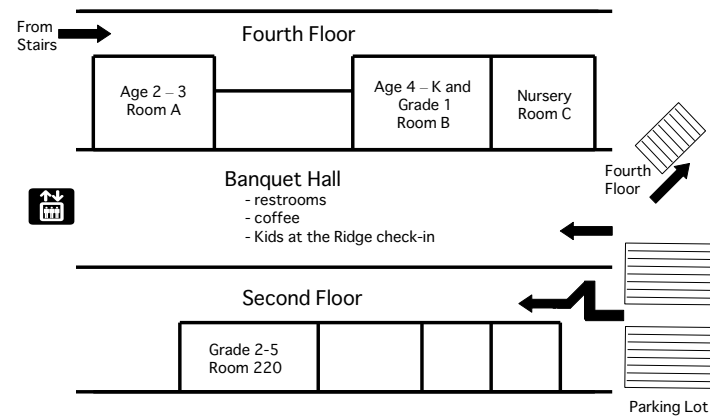

Staff Contact Information: #604.629.7804

- Brad Sumner, lead pastor, brads@jerichoridge.com
- Keith Reed, associate pastor, keithr@jerichoridge.com
- Tammy Smethurst, administrative coordinator, office@jerichoridge.com
- Ruth Ellen Crossley, children's director, children@jerichoridge.com
- Mike Olynyk, youth director, mikeo@jerichoridge.com