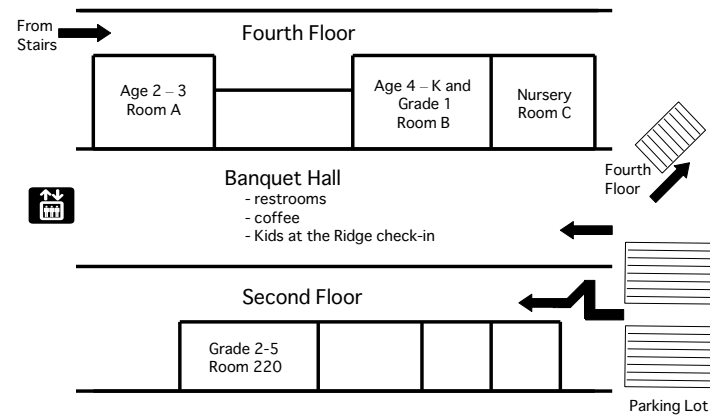

Staff Contact Information: #604.629.7804

- Brad Sumner, lead pastor, brads@jerichoridge.com
- Keith Reed, associate pastor, keithr@jerichoridge.com
- Tammy Smethurst, administrative coordinator, office@jerichoridge.com
- Ruth Ellen Crossley, children's director, children@jerichoridge.com
- Mike Olynyk, youth director, mikeo@jerichoridge.com