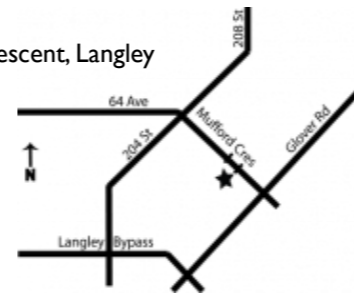

Want someone to pray with you? We'll have people who can pray with you available at the end of our gathering. You can tell them as much or as little as you'd like. They won't be nosy and they'll keep it to themselves.

We'd love for you to take 30 seconds and fill out a Connection Card online at jerichoridge.com/connect. This will help us respond to any questions you might have. We won't bother you with unwanted phone calls or e-mails. We promise. You might also want to visit our website, jerichoridge.com, like our Facebook page facebook.com/jerichoridge, follow us on Twitter [@jerichoridge](https://twitter.com/jerichoridge), follow us on instagram [@jerichoridge](https://instagram.com/jerichoridge) or download our app from the iTunes or Google Play stores. Thanks for joining us!
We hope to see you again soon.

Staff Contact Information: #604.629.7804

- Brad Sumner, lead pastor, brads@jerichoridge.com
- Wally Nickel, senior associate pastor, wallyn@jerichoridge.com
- Jenna Wiersma, children's director, jennaw@jerichoridge.com
- Mike Ryder, student ministries director, miker@jerichoridge.com
- Constance Zacharias, financial admin, office@jerichoridge.com
- Denise McFarland, facility admin, denise@jerichoridge.com

Our office address:
#211 - 20740 Mufford Crescent, Langley