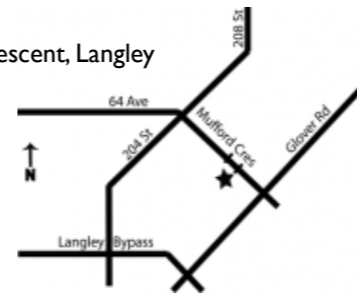

Want someone to pray with you? We'll have people who can pray with you available at the end of our gathering. You can tell them as much or as little as you'd like. They won't be nosy and they'll keep it to themselves.

We'd love for you to take 30 seconds and fill out a Connection Card online at jerichoridge.com/connect. This will help us respond to any questions you might have. We won't bother you with unwanted phone calls or e-mails. We promise. You might also want to visit our website, jerichoridge.com, like our Facebook page facebook.com/jerichoridge, follow us on Twitter [@jerichoridge](https://twitter.com/jerichoridge), follow us on Instagram [@jerichoridge](https://instagram.com/jerichoridge) or download our app from the iTunes or Google Play stores. Thanks for joining us!
We hope to see you again soon.

Staff Contact Information: #604.629.7804

- Brad Sumner, lead pastor, brads@jerichoridge.com
- Wally Nickel, senior associate pastor, wallyn@jerichoridge.com
- Jenna Wiersma, children's director, jennaw@jerichoridge.com
- Mike Ryder, student ministries director, miker@jerichoridge.com
- Constance Zacharias, financial admin, office@jerichoridge.com
- Denise McFarland, facility admin, denise@jerichoridge.com

Our office address:
#211 - 20740 Mufford Crescent, Langley