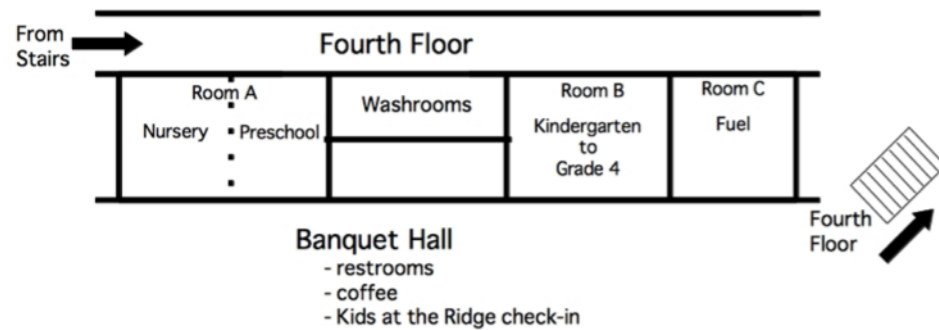

Staff Contact Information: #604.629.7804

Brad Sumner, lead pastor, brads@jerichoridge.com

Wally Nickel, senior associate pastor, wallyn@jerichoridge.com

Tammy Smethurst, admin. coordinator, office@jerichoridge.com

Jenna Wiersma, children's director, jennaw@jerichoridge.com

Mike Ryder, student ministries director, miker@jerichoridge.com

www.jerichoridge.com