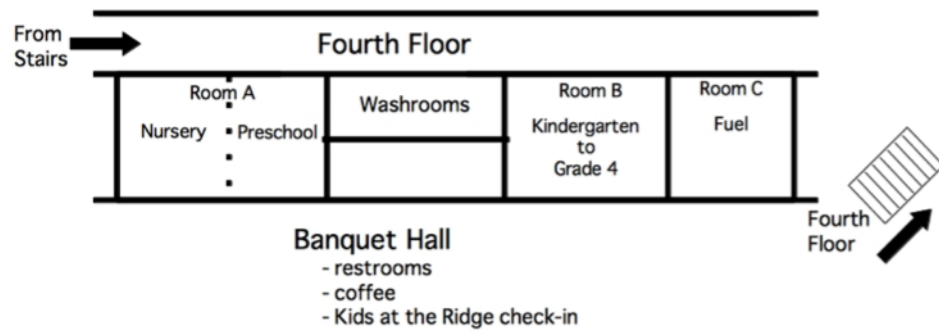

Staff Contact Information: #604.629.7804

Brad Sumner, lead pastor, brads@jerichoridge.com

Wally Nickel, senior associate pastor, wallyn@jerichoridge.com

Tammy Smethurst, admin. coordinator, office@jerichoridge.com

Jenna Wiersma, children's director, jennaw@jerichoridge.com

Mike Ryder, student ministries director, miker@jerichoridge.com

www.jerichoridge.com