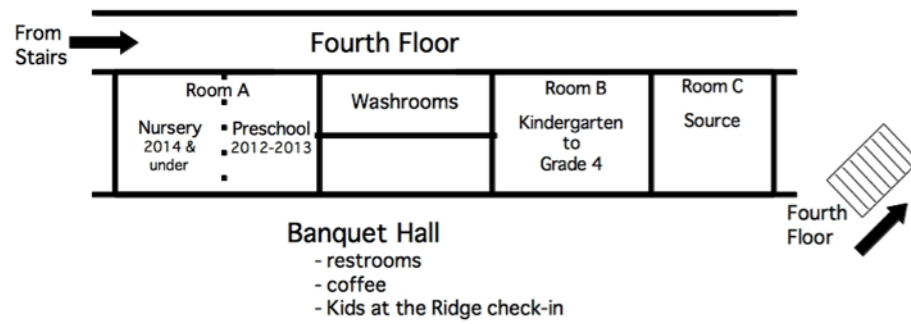

Staff Contact Information: #604.629.7804

Brad Sumner, lead pastor, brads@jerichoridge.com

Wally Nickel, senior associate pastor, wallyn@jerichoridge.com

Tammy Smethurst, admin. coordinator, office@jerichoridge.com

Margit Mittelstaedt, children's director, children@jerichoridge.com

Mike Ryder, student ministries director, miker@jerichoridge.com

www.jerichoridge.com