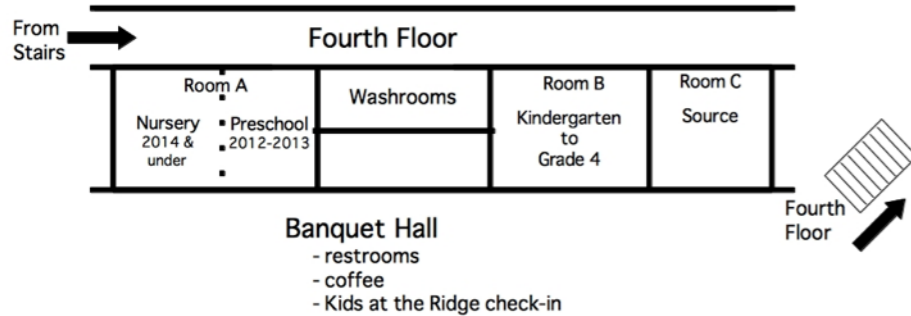

Giving Update

May general fund giving: $19,052; May general budget: $26,250
Year-to-date general fund giving: $190,827; Year-to-date general budget: $131,250

June 4, 2017

God's Kingdom in Conflict:
Being a Battle-Ready Church
Ephesians 6:10-20 Guest Speaker: Jesse Workman

Staff Contact Information: #604.629.7804

Brad Sumner, lead pastor, brads@jerichoridge.com

Wally Nickel, senior associate pastor, wallyn@jerichoridge.com

Tammy Smethurst, admin. coordinator, office@jerichoridge.com

Margit Mittelstaedt, children's director, children@jerichoridge.com

Mike Ryder, student ministries director, miker@jerichoridge.com

www.jerichoridge.com