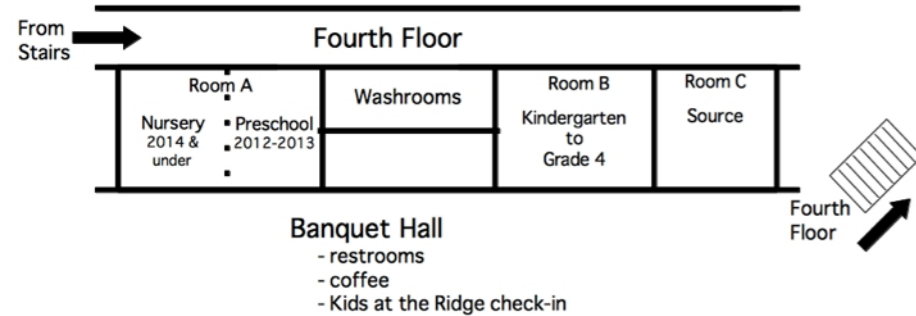

Staff Contact Information: #604.629.7804

Brad Sumner, lead pastor, brads@jerichoridge.com
Wally Nickel, senior associate pastor, wallyn@jerichoridge.com
Tammy Smethurst, admin. coordinator, office@jerichoridge.com
Margit Mittelstaedt, children's director, children@jerichoridge.com
Mike Ryder, student ministries director, miker@jerichoridge.com

www.jerichoridge.com