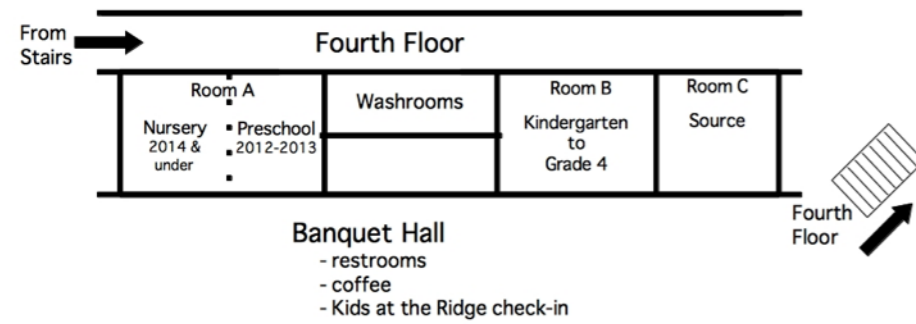

Staff Contact Information: #604.629.7804

Brad Sumner, lead pastor, brads@jerichoridge.com
Wally Nickel, senior associate pastor, wallyn@jerichoridge.com
Tammy Smethurst, admin. coordinator, office@jerichoridge.com
Margit Mittelstaedt, children's director, children@jerichoridge.com
Mike Ryder, student ministries director, miker@jerichoridge.com

www.jerichoridge.com