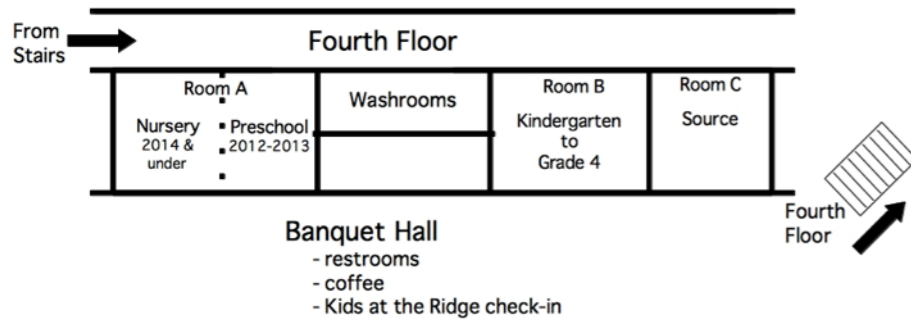

Free the Weekend Starts Jan 13

Free the Weekend is Jericho Ridge's Homework Club for Grades 6-12. We will gather together about twice a month over snacks and help each other out with assignments, essays, studying for exams, whatever school work you may have all while having some fun too. Locations may vary. Join us from 3:30-4:30 p.m. Check our website for dates or for more information contact Mike Ryder (miker@jerichoridge.com).

December 18, 2016

He Shall Be Called... Everlasting Father
Isaiah 9:6 Pastor Brad Sumner

Staff Contact Information: #604.629.7804

Brad Sumner, lead pastor, brads@jerichoridge.com
Wally Nickel, senior associate pastor, wallyn@jerichoridge.com
Tammy Smethurst, admin. coordinator, office@jerichoridge.com
Margit Mittelstaedt, children's director, children@jerichoridge.com
Mike Ryder, student ministries director, miker@jerichoridge.com

www.jerichoridge.com