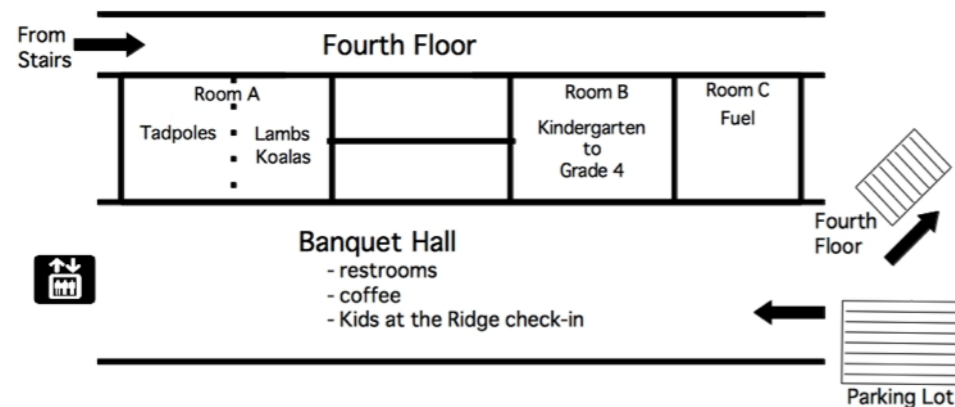

Youth Leaders Wanted

We are looking for some youth leaders for our junior girls group in January and will also be looking for some youth leaders in general for September. If you want to come hang out and do some awesome things with some awesome youth contact Mike at miker@jerichoridge.com

Our Core Values - Transformational Truth | Authentic Community
| Glocal Service | Generous Lifestyle | Holistic Worship

December 20, 2015

The Angel's Alleluia
Luke 2:10-14 Pastor Brad Sumner

Staff Contact Information: #604.629.7804

Brad Sumner, lead pastor, brads@jerichoridge.com

Tammy Smethurst, admin. coordinator, office@jerichoridge.com

Ellen Franson, assistant children's director, ellenf@jerichoridge.com

Ruth-Ellen Crossley, children's director, children@jerichoridge.com

Mike Ryder, student ministries director, miker@jerichoridge.com