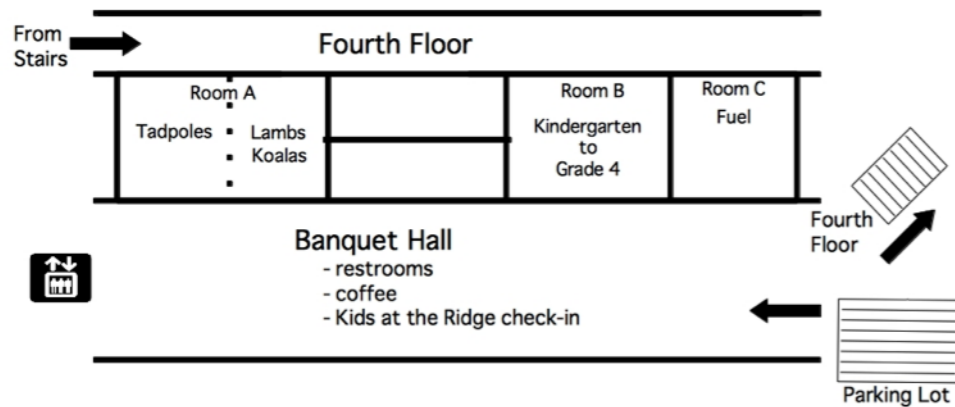

Staff Contact Information: #604.629.7804

Brad Sumner, lead pastor, brads@jerichoridge.com

Tammy Smethurst, admin. coordinator, office@jerichoridge.com

Ellen Franson, assistant children's director, ellenf@jerichoridge.com

Ruth-Ellen Crossley, children's director, children@jerichoridge.com

Mike Ryder, student ministries director, miker@jerichoridge.com