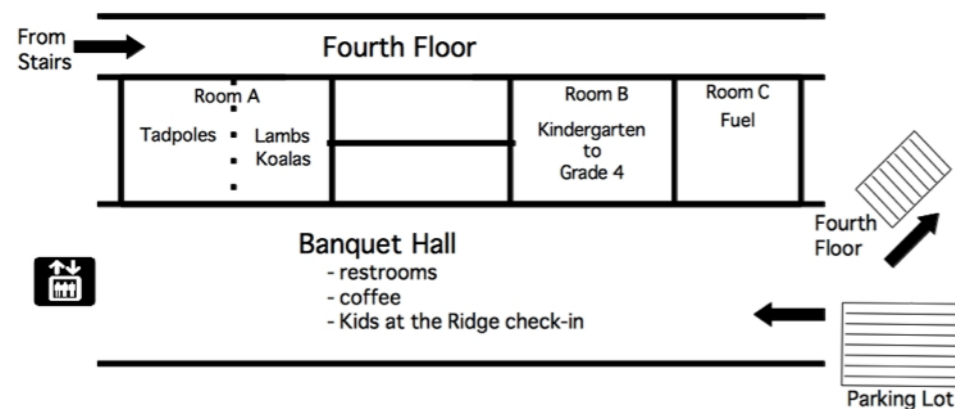

Zechariah's Christmas Chorus

Luke 1:67-79 Pastor Brad Sumner

Staff Contact Information: #604.629.7804

Brad Sumner, lead pastor, brads@jerichoridge.com

Tammy Smethurst, admin. coordinator, office@jerichoridge.com

Ellen Franson, assistant children's director, ellenf@jerichoridge.com

Ruth-Ellen Crossley, children's director, children@jerichoridge.com

Mike Ryder, student ministries director, miker@jerichoridge.com