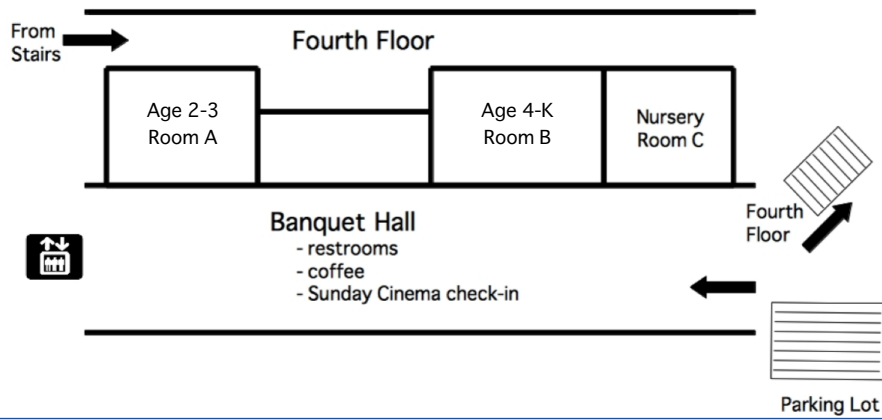

Staff Contact Information: #604.629.7804

Brad Sumner, lead pastor, brads@jerichoridge.com

Keith Reed, associate pastor, keithr@jerichoridge.com

Tammy Smethurst, admin. coordinator, office@jerichoridge.com

Ruth Ellen Crossley, children's director, children@jerichoridge.com

Mike Olynyk, youth director, mikeo@jerichoridge.com