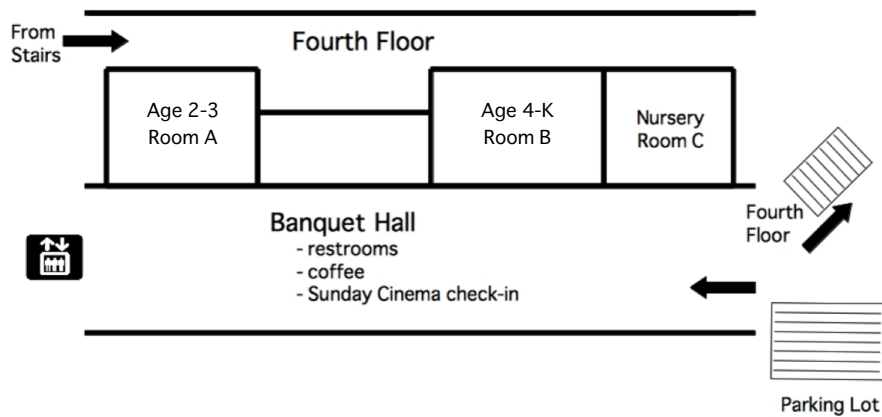

Staff Contact Information: #604.629.7804

Brad Sumner, lead pastor, brads@jerichoridge.com

Keith Reed, associate pastor, keithr@jerichoridge.com

Tammy Smethurst, admin. coordinator, office@jerichoridge.com

Ruth Ellen Crossley, children's director, children@jerichoridge.com

Mike Olynyk, youth director, mikeo@jerichoridge.com