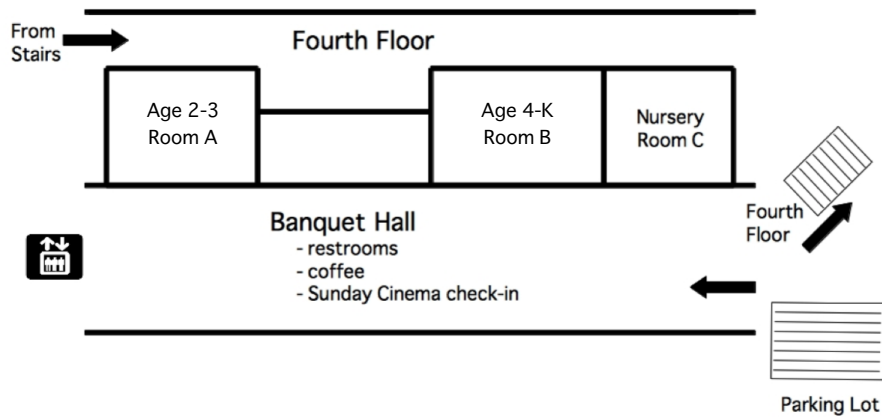

Staff Contact Information: #604.629.7804

Brad Sumner, lead pastor, brads@jerichoridge.com

Keith Reed, associate pastor, keithr@jerichoridge.com

Tammy Smethurst, admin. coordinator, office@jerichoridge.com

Ruth Ellen Crossley, children's director, children@jerichoridge.com

Mike Olynyk, youth director, mikeo@jerichoridge.com